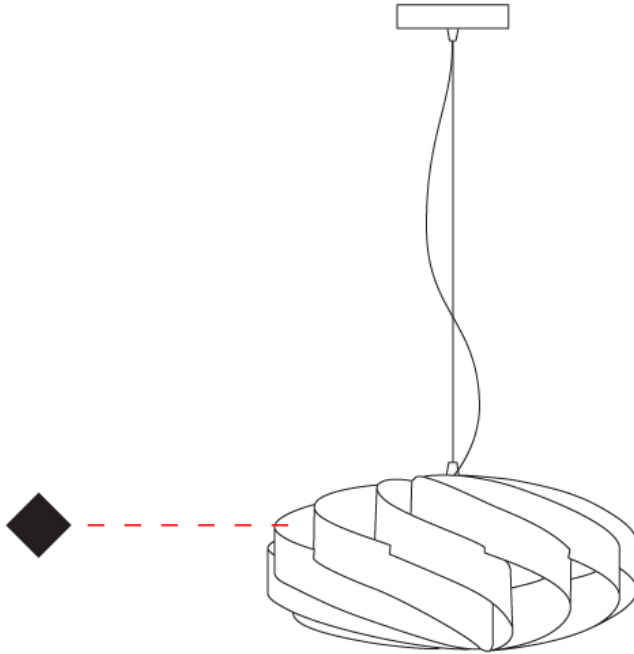

SWIRL SUSPENSION

D61009-

PROJECT

TYPE

SPECIFIER

QUANTITY

DATE

D