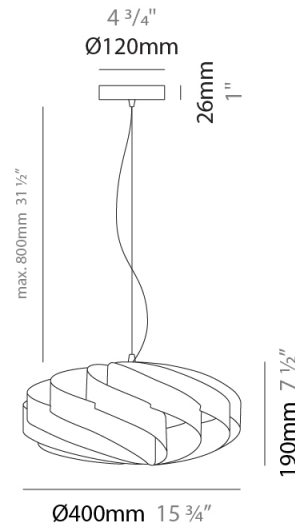

SWIRL SUSPENSION

D61009-

base number   Finish
Options

PROJECT	_____
TYPE	_____
SPECIFIER	_____
QUANTITY	_____
DATE	_____

1. To build a product code in our configurator select the specify button on the base model # product page
2. To build a manual product code on this datasheet choose from the options listed below in blue font and add the suffix to the base model #

GENERAL

Series: Swirl _____
Brand: Linea Zero _____
Division: Design _____
Mounting Type: Suspension _____
Mounting Location: Ceiling _____
Subcategory: Pendant _____

PHYSICAL

Shape: Round _____
Diameter (mm): 400 _____
Diameter (in): 15 3/4 _____
Height (mm): 190 _____
Height (in): 7 1/2 _____
Max. Overall Height (mm): 990 _____
Max. Overall Height (in): 39 _____
Light Distribution: Omnidirectional _____
Diffuser: Polilux™ Shade - See Finish Options _____
Fixture Finish: WHI / BLK / SIL / NGD / COP / PKM _____
Fixture Material: Polilux™/ Metal holder _____

ELECTRICAL

Number of Lamps: 1 _____
Lamp Type: LED Retrofit _____
Bulb Included: Bulb Not Included _____
Max. Wattage Per Lamp (W): 7 _____
Lamp Base: E26 _____
Input Voltage (V): 120 _____
Upon Request: 277Vac / GU24 _____

LED

OPTICAL

RATINGS AND CERTIFICATIONS

Certified By: Certified for North American Standards _____
IP rating: IP20 _____